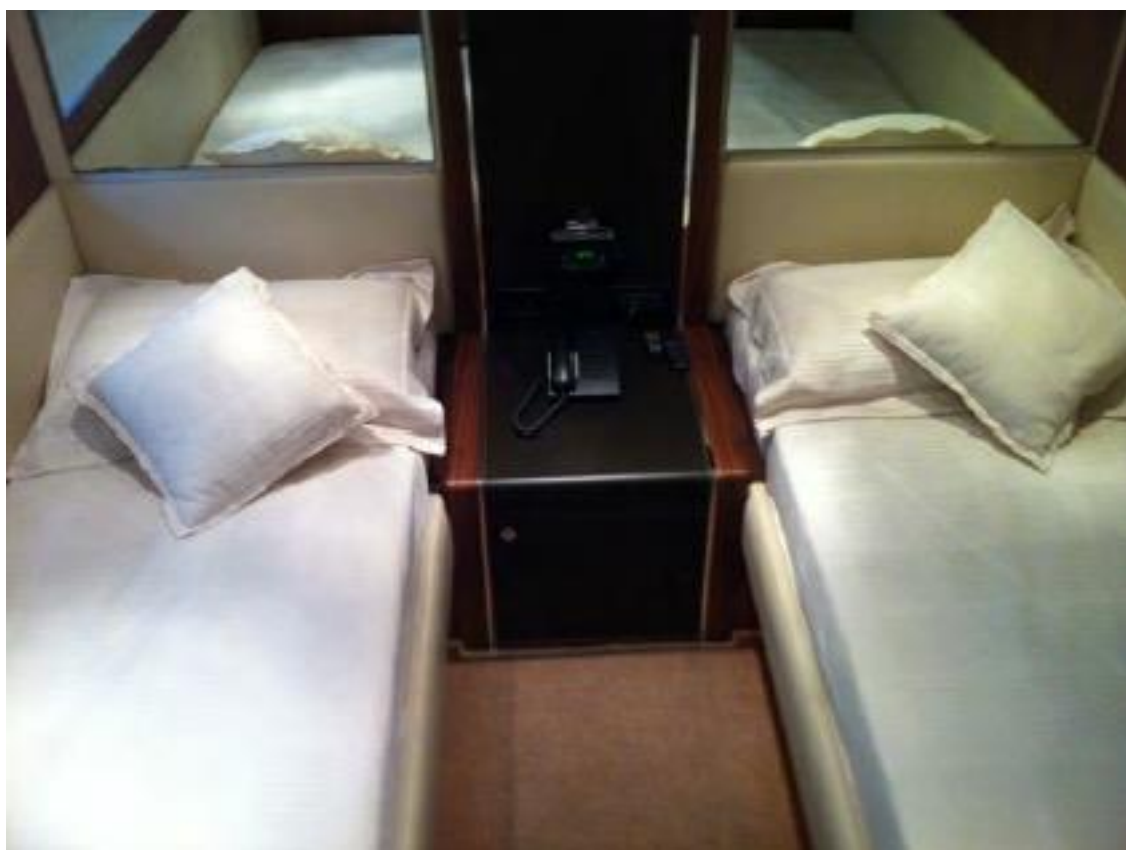

www.globeregal.co.uk

Spain

+34.617.440.943
+34.617.440.946
+34.658.984.522

UK

+44.740.886.0119
+44.740.886.0118
+44.740.886.0117

USA

+1.303.242.8564
+1.303.242.8566
+1.303.242.8567

Hong Kong

+852.514.96202
+852.514.96198
+852.514.96199

info@globeregal.co.uk

3 Bullace Lane, Dartford DA11BB, Kent UK | Avda. Julio Iglesias 3, Local II, Puerto Banús CP 29660, Marbella, Spain